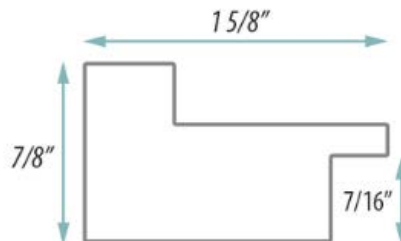

SPECIFICATION SHEET

FRAMED MIRROR MODEL#:
FM 83991-18X40

FRAMED MIRRORS COLLECTION

- FEATURES:**
- ONE 18X40" HIGH RESOLUTION SILVER PLATE GLASS MIRROR SIZE W/ DECORATIVE FRAME.
 - "WALL HUGGER" HANGERS FOR MOUNTING INCLUDED.
 - STANDARD MOUNTING STYLE IS VERTICAL. FOR HORIZONTAL, PLEASE SPECIFY WHEN ORDERING.
 - PACKED IN FOUR WALL (FOLDED DOUBLE WALL) CORRUGATION.
 - STYLE: RUSTIC/DISTRESSED
 - COLOR: BROWN
 - FINISH: RUSTIC BARNWOOD

- MIRROR FINISHES:**
- FLAT POLISHED EDGE
 - BEVELED EDGE

OVERALL SIZE DIMENSION: 21 1/4" WIDE X 43 1/4" HIGH X 1" DEEP